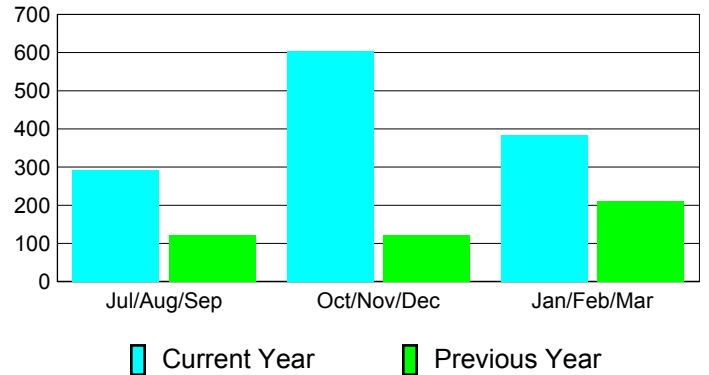

**Membership Results
2010-2011**

**Membership
2009-2010**

Month	Net Memb Goal	Actual New Memb	Actual Dropped Memb	Gain/Loss of Memb	Gain/Loss of Memb
Jul/Aug/Sep	285	468	-176	292	122
Oct/Nov/Dec	205	691	-88	603	121
Jan/Feb/Mar	152	508	-123	385	211
Totals	642	1667	-387	1280	454

Membership Results 2010-2011

Goal, New, Dropped, Gain/Loss

Comparison of Membership Gain/Loss

Current Year Compared to the Previous Year

Gender Comparison 2010-2011

Jul/Aug/Sep

Oct/Nov/Dec

Jan/Feb/Mar