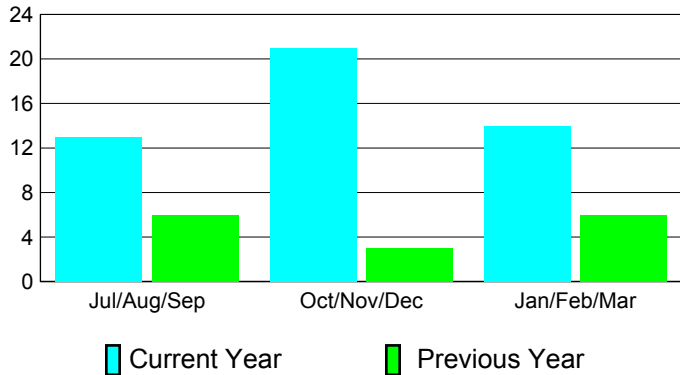

2010-2011 GMT Reports for District (or Undistricted) **District 325 B**

GMT: **SANGEETA JATIA**

Location: **NEPAL**

GMT CA: **6**

CLUBS

**Club Results
2010-2011**

**Clubs
2009-2010**

Month	New Club Goal	Actual New Clubs	Actual Dropped Clubs	Gain/Loss of Clubs	Gain/Loss of Clubs
Jul/Aug/Sep	10	13	0	13	6
Oct/Nov/Dec	7	21	0	21	3
Jan/Feb/Mar	6	14	0	14	6
Totals	23	48	0	48	15

Club Results 2010-2011

Goal, New, Dropped, Gain/Loss

Comparison of Club Gain/Loss

Current Year Compared to the Previous Year

YTD Status Quo Clubs 2010-2011

Status Quo Clubs Compared to Status Quo Members

MEMBERSHIP