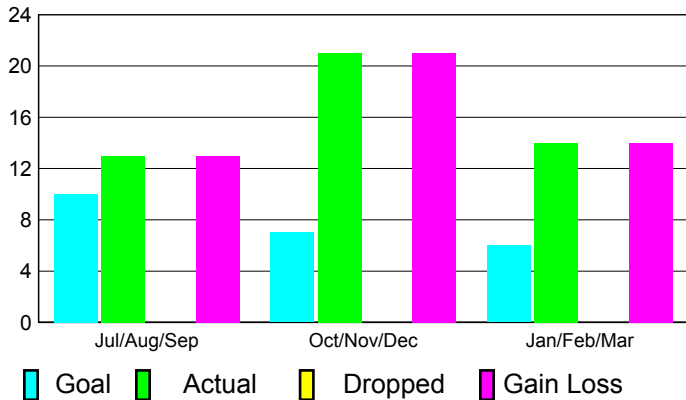

2010-2011 GMT Reports for District (or Undistricted) **District 325 B**

GMT: **SANGEETA JATIA**

Location: **NEPAL**

GMT CA: **6**

CLUBS

**Club Results
2010-2011**

**Clubs
2009-2010**

Month	New Club Goal	Actual New Clubs	Actual Dropped Clubs	Gain/Loss of Clubs	Gain/Loss of Clubs
Jul/Aug/Sep	10	13	0	13	6
Oct/Nov/Dec	7	21	0	21	3
Jan/Feb/Mar	6	14	0	14	6
Totals	23	48	0	48	15

Club Results 2010-2011

Goal, New, Dropped, Gain/Loss

Comparison of Club Gain/Loss

Current Year Compared to the Previous Year

YTD Status Quo Clubs 2010-2011

Status Quo Clubs Compared to Status Quo Members

MEMBERSHIP