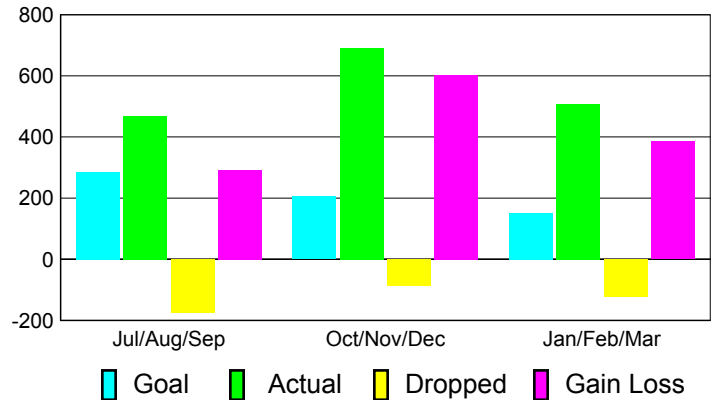

Membership Results 2010-2011

Goal, New, Dropped, Gain/Loss

Comparison of Membership Gain/Loss

Current Year Compared to the Previous Year